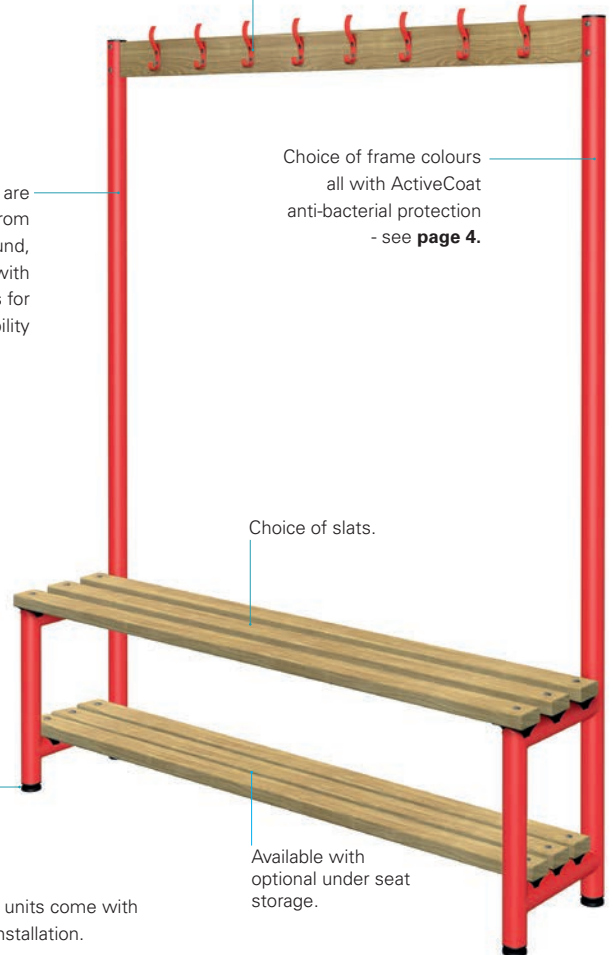

- Hook Bench and Benches are available with three seat heights, Infant, Junior and Senior, making them the perfect solution for schools; whatever age group they teach.
- Frames are constructed from robust 50mm round, thick wall tubing with welded joints for strength and durability.
- Adjustable feet fitted to all floor standing units.
- Cloakroom furniture is suitable for dry environments.

Beech Solid Timber Slats

All timber comes from suppliers with positive reforestation policies and is supplied from sustainable forests.

Black Polymer Slats

Manufactured with Active-Coat additive, these food grade slats are also ideal for educational or leisure wet area changing areas.

All frames are constructed from robust 50mm round, thick wall tubing with welded joints for strength and durability

Polymer coat hooks

Choice of frame colours all with ActiveCoat anti-bacterial protection - see **page 4**.

Choice of slats.

Available with optional under seat storage.

All floor standing cloakroom units come with adjustable feet for ease of installation.

A floor bracket is available to allow benches to be securely fixed to the floor.