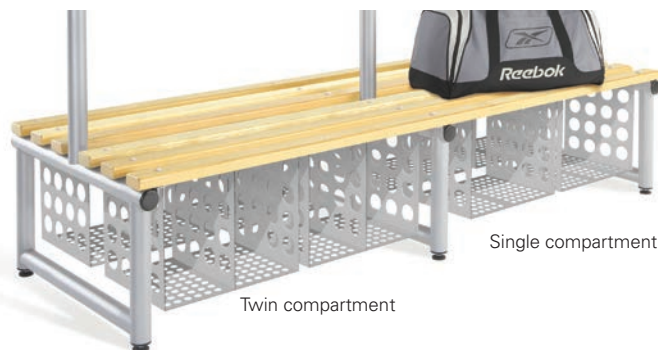

Single or double sided benches with a low rail ideal for schools, hospitals or leisure centres

- Seat height 475mm.
- 50mm round, tubing with welded joints for strength and durability.

Single sided Beech
1500mm low seat

Double sided Black Polymer
2000mm low seat

Height - 1000mm	
Width mm	Depth mm
1000mm	375mm
1500mm	710mm
2000mm	

Shoe baskets

Strong under bench baskets which can be fitted to most cloakroom benches providing additional storage for shoes or other small items.

- Single or twin compartment baskets
- Factory fitted.

Height - 325mm	
Width mm	Depth mm
409mm	296mm

Single compartment

Twin compartment

Wall mounted shelf and rail

Utilise changing room walls with this mounted shelf with an integral hanging rail. Manufactured from 50mm diameter steel tube with beech or black polymer slats.

- Available in 3 lengths- 1000mm, 1500mm and 2000mm
- Unit is 345mm deep.
- Captive coat hangers can be purchased to complement this range.

Budget self-assembly cloakroom range

A range of easy-to-assemble cloakroom units offering exceptional value for money. Designed to be strong and robust our budget changing room benches are built to withstand the toughest environments.