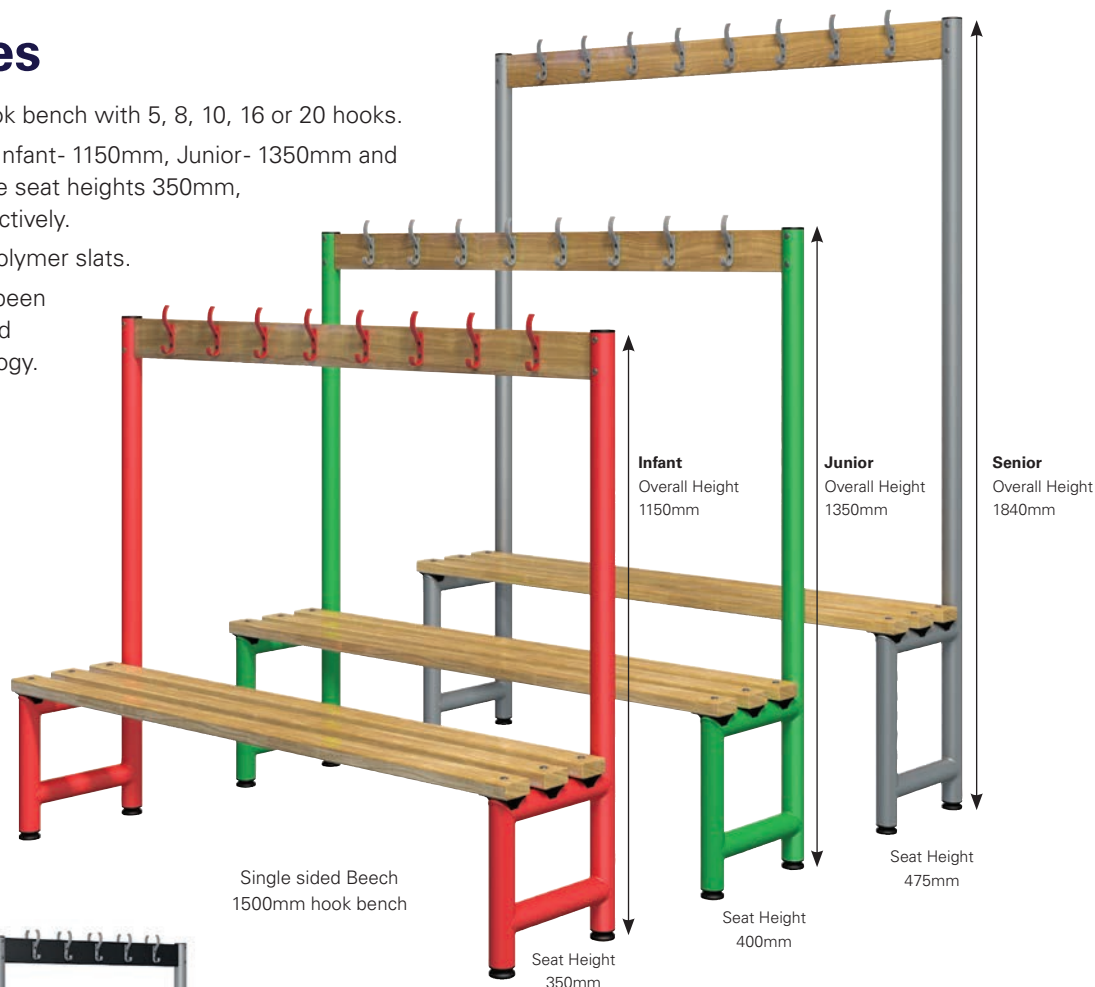

Choice of slats.

Available with optional under seat storage.

All floor standing cloakroom units come with adjustable feet for ease of installation.

A floor bracket is available to allow benches to be securely fixed to the floor.

Benches

Single and double sided modern cloakroom benches.

- Three overall heights; Infant- 350mm, Junior- 400mm and Senior- 475mm.
- Perfect solution for schools, whatever age group they teach.
- Choice of beech or black polymer slats.

Height - 350, 400 or 475mm	
Width mm	Depth mm
1000mm	310mm
1500mm	710mm
2000mm	

Double sided Black Polymer
1500mm bench

Single sided Beech
1200mm bench

Seat Height
350mm

Seat Height
400mm

Seat Height
475mm

Hook benches & frame colours

Hook benches

A single and double sided hook bench with 5, 8, 10, 16 or 20 hooks.

- Three overall height sizes; Infant- 1150mm, Junior- 1350mm and Senior- 1840mm with three seat heights 350mm, 400mm and 475mm respectively.
- Choice of beech or black polymer slats.
- Polymer coat hooks, have been ergonomically designed and feature ActiveCoat technology.