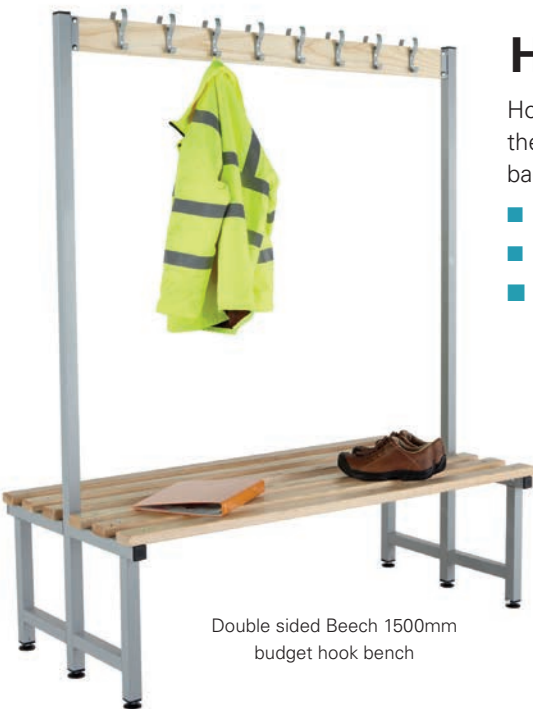

- Available in 3 lengths- 1000mm, 1500mm and 2000mm
- Unit is 345mm deep.
- Captive coat hangers can be purchased to complement this range.

Budget self-assembly cloakroom range

A range of easy-to-assemble cloakroom units offering exceptional value for money. Designed to be strong and robust our budget changing room benches are built to withstand the toughest environments.

- Supplied flat pack with easy to follow assembly instructions.
- Frames are constructed from robust 38mm square tubing with welded joints for strength and durability.
- Beech slats with Silver Grey powder coated frames.
- Fitted with height adjustable feet as standard.
- Suitable for dry environments.

Self Assembly Required

Height - 475mm	
Width mm	Depth mm
1000mm	305mm
1500mm	720mm
2000mm	

Single sided Beech 1500mm budget bench

Double sided Beech 1500mm budget bench

Benches

Single and double sided cloakroom benches.

- Seat height- 475mm.
- Beech slats.

Double sided Beech 1500mm budget hook bench

Hook benches

Hook rails to keep personal items off the floor and allow users to hang bags for ease of use

- Seat height- 475mm.
- Beech slats.
- Ergonomically designed polymer coat hooks.