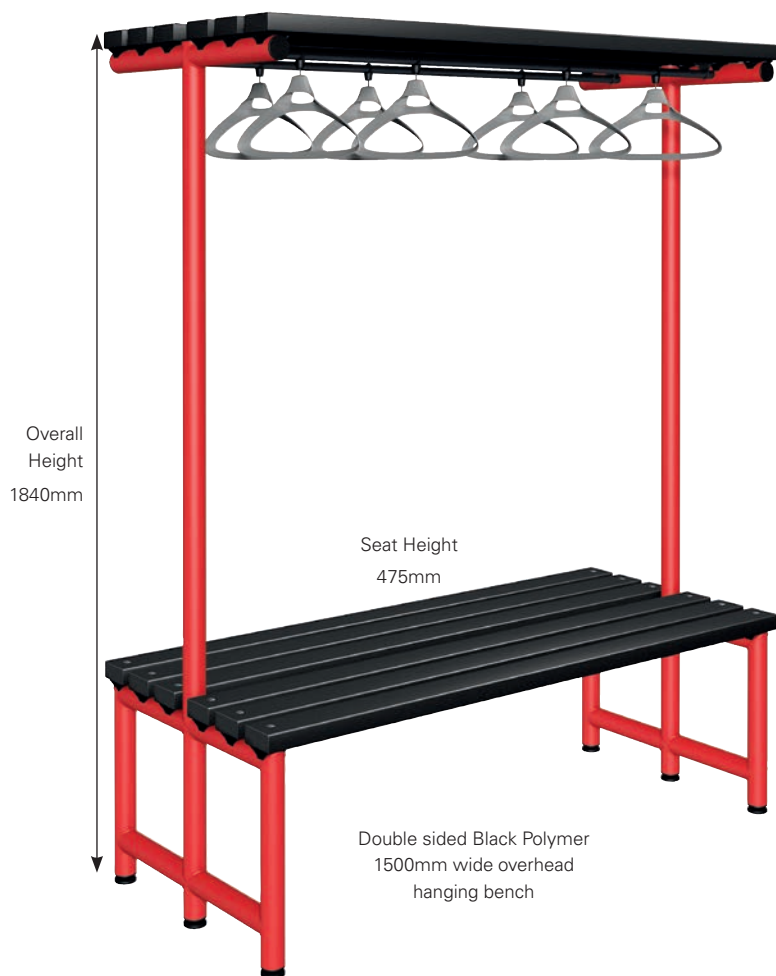

Overhead hanging benches & wall hook strips

Overhead hanging benches

Single and double sided overhead hanging bench with anti-theft hangers.

- Choice of beech or black polymer slats.
- Captive coat hangers not included. Order separately at time of order.

Captive coat hangers slide along a rail underneath the top shelf

Single sided Beech 1500mm wide overhead hanging bench

Height - 1840mm	
Width mm	Depth mm
1000mm	375mm
1500mm	710mm
2000mm	

Wall hook strip

Beech or black polymer wall mounted coat rail to complement your locker room.

- Available in 3 lengths- 1000mm, 1500mm and 2000mm
- Fitted with 5, 10 or 15 polymer coat hooks.

Low seats & seat baskets

Low seats

Single or double sided benches with a low rail ideal for schools, hospitals or leisure centres

- Seat height 475mm.
- 50mm round, tubing with welded joints for strength and durability.

Single sided Beech
1500mm low seat